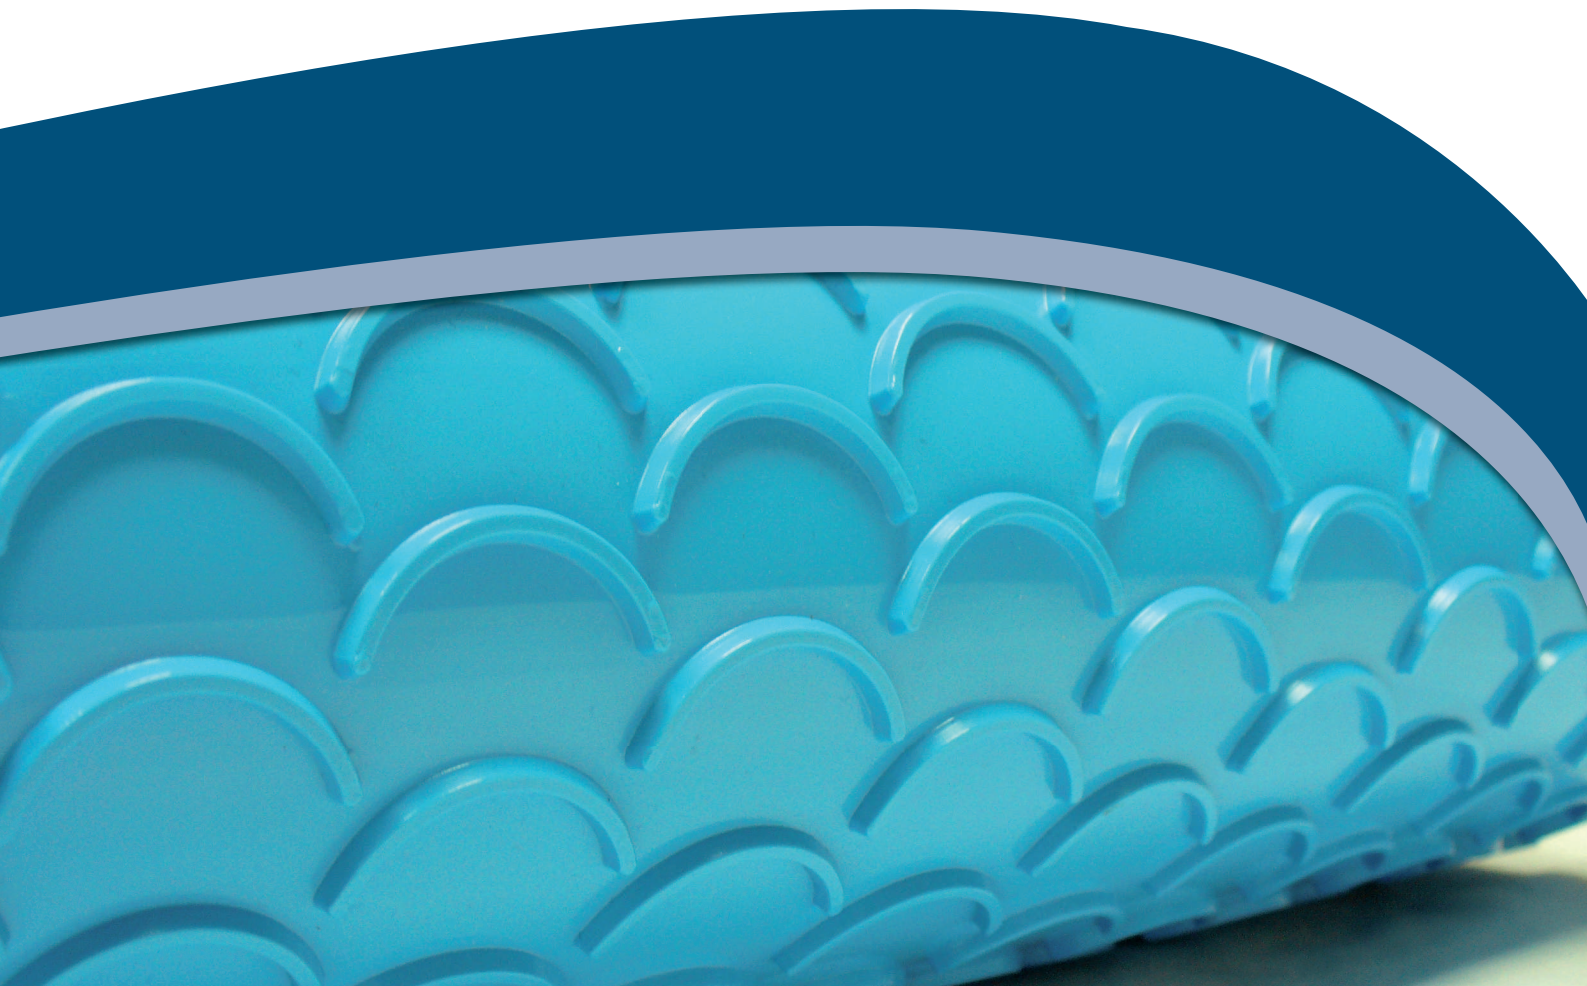

Flat Belts

Crescent Top

The Next Step in Belting

# Crescent Top

- High grip of bulky soft products: meat, poultry, fish and seafood
- Applications: slicers, inclined conveyors of bulky or shredded products
- Prevents slipping of conveyed products both backwards and sideways
- Higher product value, less recalls and improved shelf life
- Low costs in water consumption, maintenance and sanitation
- Conversion of cleaning time to production time
- FDA/ USDA/ USDA Dairy Approved
- Declaration of Conformity in compliance with EU Regulations No.: 10/2011, 1935/2004 and Directive 2002/72/EC. Suited to HACCP standards.

## Extremely Hygienic and Easy to Clean

The homogenous material characteristics and smooth operating surfaces ensure an effective and easy cleaning process since the crescent top shape is extruded with the belt and has no fabric layers, ensuring low bacteria counts and eliminating contamination of the conveyed product.

## Easily Welded

The belt can be easily welded using Volta FBW Welding Kit. There is no need for time-consuming finger or overlap splicing. The welding is made at an angle retaining the "crescent" shape and eliminates the use of metal fasteners.